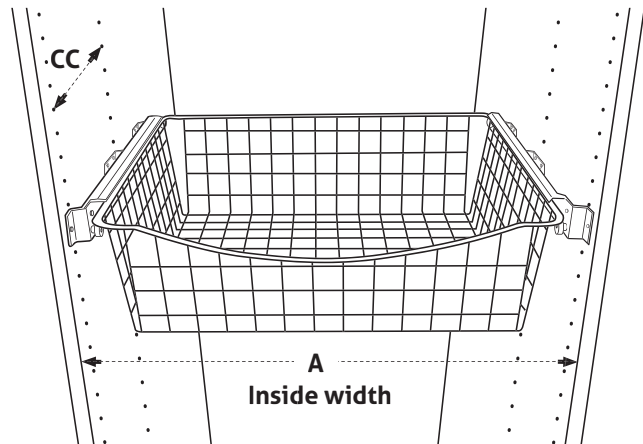

ROLLER RUNNER FOR CABINET

Choose the right Runner for the Norscan Roller baskets

INSIDE WITH

A = 368, 468, 568 or 768 mm +/- 1 mm

CC = 224, 233, 256, 384 and 416 mm

L = 489 mm
H = 19,5 mm
K = 7 mm

ARTICLE NUMBER SILVER

713 S RR50-19,5 L (left side)
713 S RR50-19,5 R (right side)

ARTICLE NUMBER WHITE

713 W RR50-19,5 L (left side)
713 W RR50-19,5 R (right side)

INSIDE WITH

A = 362, 462, 562 or 762 mm +/- 1 mm

CC = 224, 233, 256, 384 and 416 mm

L = 492 mm
H = 16,5 mm
K = 7 mm

ARTICLE NUMBER SILVER

713 S RR50-16,5 L (left side)
713 S RR50-16,5 R (right side)

ARTICLE NUMBER WHITE

713 W RR50-16,5 L (left side)
713 W RR50-16,5 R (right side)

INSIDE WITH

A = 332, 432, 532 or 732 mm +/- 1 mm

CC = Fits several distances

ARTICLE NUMBER SILVER

713 S RRUN500 L (left side)
713 S RRUN500 R (right side)

ARTICLE NUMBER WHITE

713 W RRUN500 L (left side)
713 W RRUN500 R (right side)