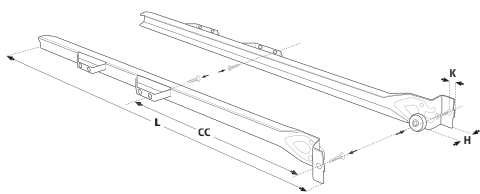

ROLLER RUNNER FOR CABINET

Choose the right Runner for the Norscan Roller baskets

INSIDE WITH

A = 368, 468, 568 or 768 mm +/- 1 mm

CC = 224, 233, 256, 384 and 416 mm

L = 489 mm
H = 19,5 mm
K = 7 mm

ARTICLE NUMBER SILVER

713 S RR50-19,5 L (left side)
713 S RR50-19,5 R (right side)

ARTICLE NUMBER WHITE

713 W RR50-19,5 L (left side)
713 W RR50-19,5 R (right side)

INSIDE WITH

A = 362, 462, 562 or 762 mm +/- 1 mm

CC = 224, 233, 256, 384 and 416 mm

L = 492 mm
H = 16,5 mm
K = 7 mm

ARTICLE NUMBER SILVER

713 S RR50-16,5 L (left side)
713 S RR50-16,5 R (right side)

ARTICLE NUMBER WHITE

713 W RR50-16,5 L (left side)
713 W RR50-16,5 R (right side)

INSIDE WITH

A = 332, 432, 532 or 732 mm +/- 1 mm

CC = Fits several distances

ARTICLE NUMBER SILVER

713 S RRUN500 L (left side)
713 S RRUN500 R (right side)

ARTICLE NUMBER WHITE

713 W RRUN500 L (left side)
713 W RRUN500 R (right side)