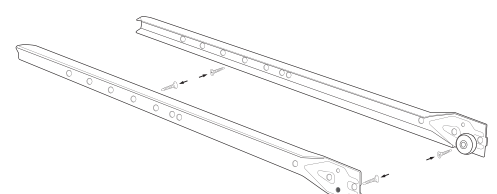

713 S RR50-19,5 L (left side)
713 S RR50-19,5 R (right side)

ARTICLE NUMBER WHITE

713 W RR50-19,5 L (left side)
713 W RR50-19,5 R (right side)

INSIDE WITH

A = 362, 462, 562 or 762 mm +/- 1 mm

CC = 224, 233, 256, 384 and 416 mm

L = 492 mm
H = 16,5 mm
K = 7 mm

ARTICLE NUMBER SILVER

713 S RR50-16,5 L (left side)
713 S RR50-16,5 R (right side)

ARTICLE NUMBER WHITE

713 W RR50-16,5 L (left side)
713 W RR50-16,5 R (right side)

INSIDE WITH

A = 332, 432, 532 or 732 mm +/- 1 mm

CC = Fits several distances

ARTICLE NUMBER SILVER

713 S RRUN500 L (left side)
713 S RRUN500 R (right side)

ARTICLE NUMBER WHITE

713 W RRUN500 L (left side)
713 W RRUN500 R (right side)