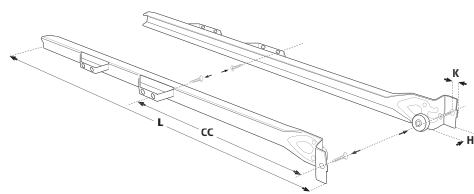

ROLLER RUNNER FOR CABINET

Choose the right Runner for the Norscan Roller baskets

INSIDE WITH

A = 368, 468, 568 or 768 mm +/- 1 mm

CC = 224, 233, 256, 384 and 416 mm

L = 489 mm
H = 19,5 mm
K = 7 mm

ARTICLE NUMBER SILVER

713 S RR50-19,5 L (left side)
713 S RR50-19,5 R (right side)

ARTICLE NUMBER WHITE

713 W RR50-19,5 L (left side)
713 W RR50-19,5 R (right side)

INSIDE WITH

A = 362, 462, 562 or 762 mm +/- 1 mm

CC = 224, 233, 256, 384 and 416 mm

L = 492 mm
H = 16,5 mm
K = 7 mm

ARTICLE NUMBER SILVER

713 S RR50-16,5 L (left side)
713 S RR50-16,5 R (right side)

ARTICLE NUMBER WHITE

713 W RR50-16,5 L (left side)
713 W RR50-16,5 R (right side)

INSIDE WITH

A = 332, 432, 532 or 732 mm +/- 1 mm

CC = Fits several distances

ARTICLE NUMBER SILVER

713 S RRUN500 L (left side)
713 S RRUN500 R (right side)

ARTICLE NUMBER WHITE

713 W RRUN500 L (left side)
713 W RRUN500 R (right side)